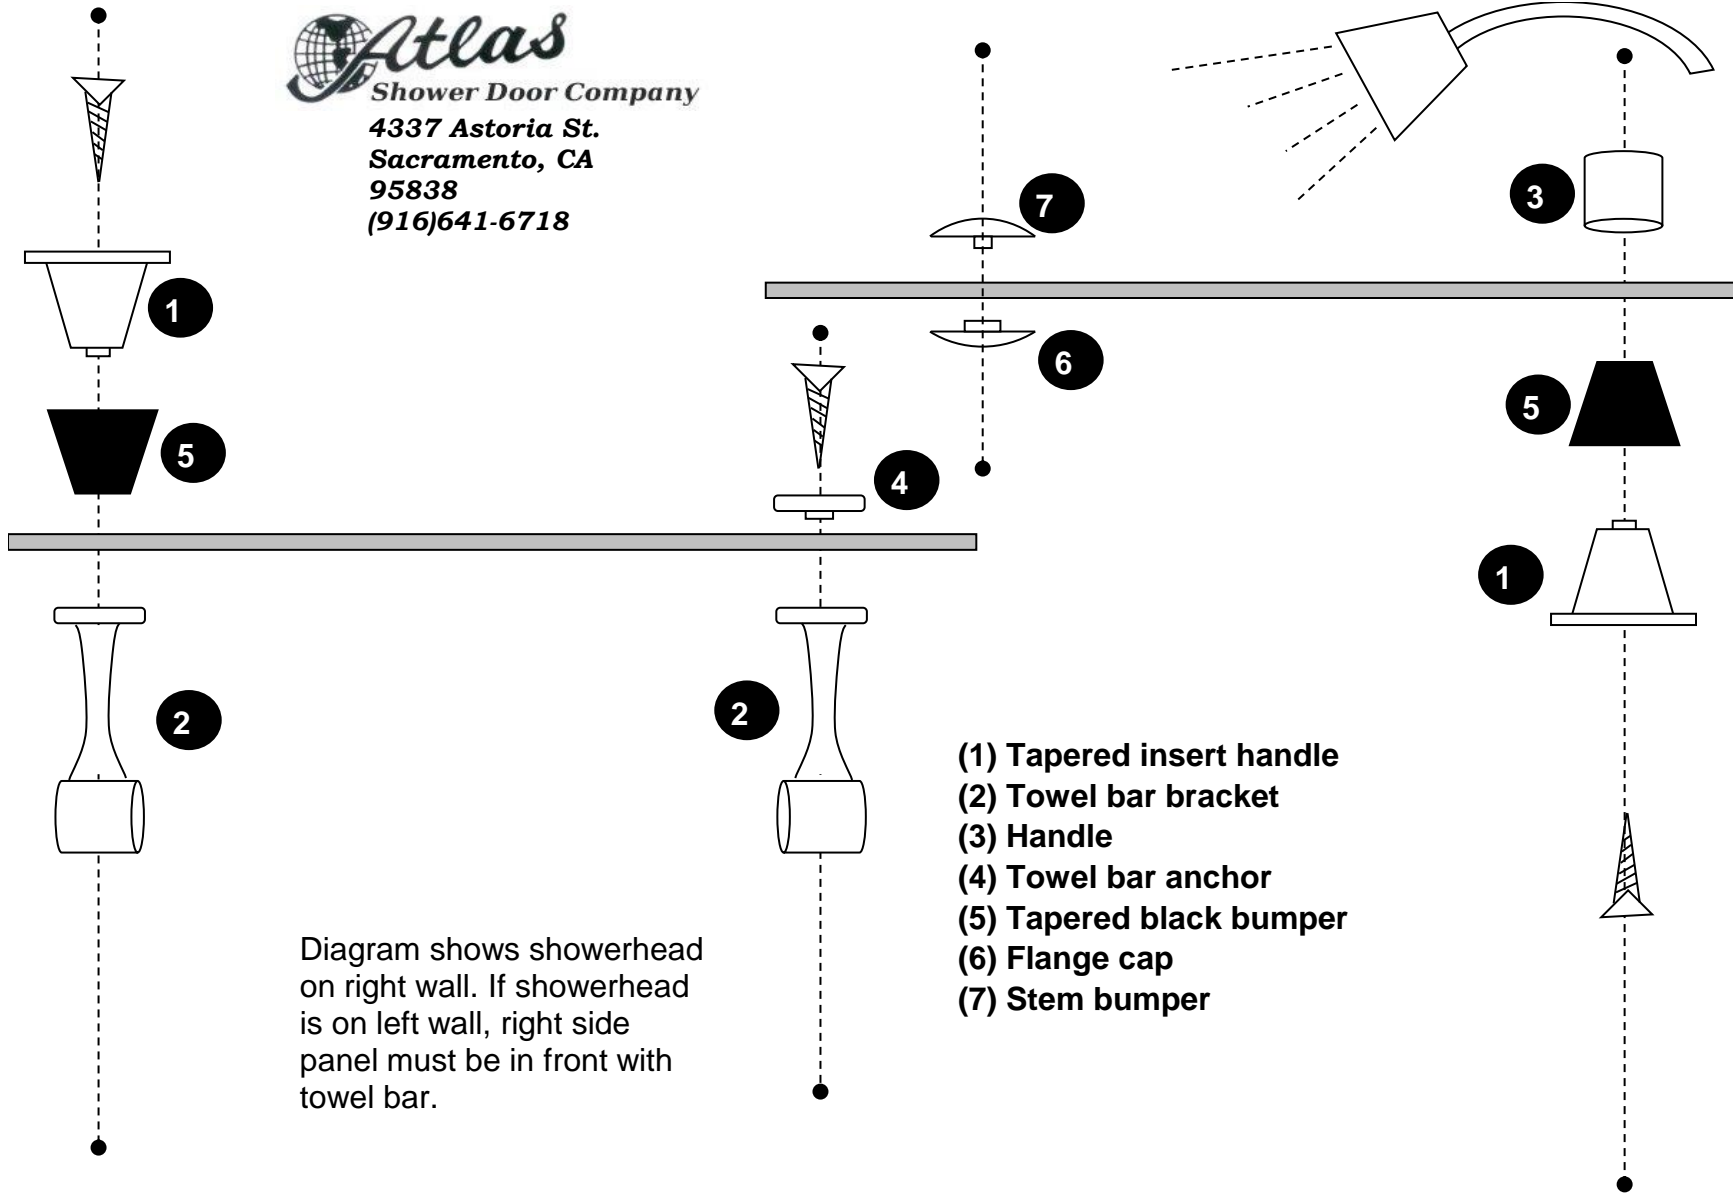

Atlas
 Shower Door Company
 4337 Astoria St.
 Sacramento, CA
 95838
 (916)641-6718

Diagram shows showerhead on right wall. If showerhead is on left wall, right side panel must be in front with towel bar.

- (1) Tapered insert handle
- (2) Towel bar bracket
- (3) Handle
- (4) Towel bar anchor
- (5) Tapered black bumper
- (6) Flange cap
- (7) Stem bumper