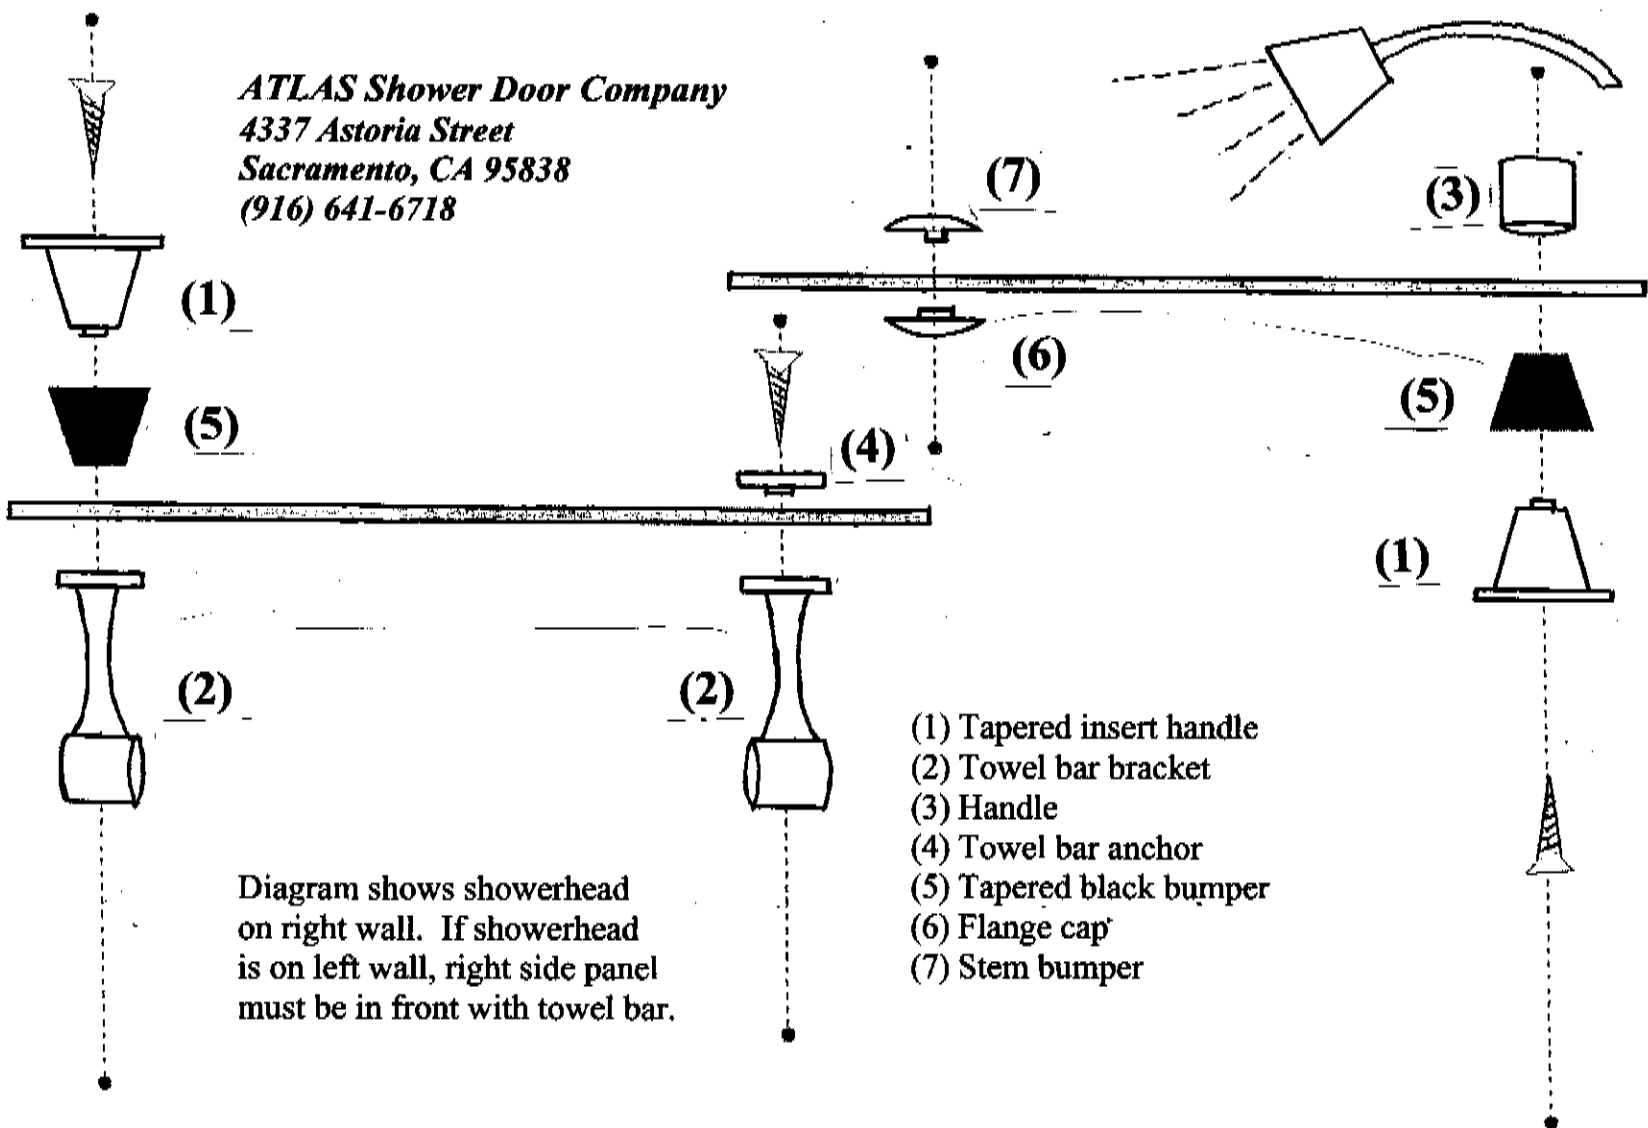

**ATLAS Shower Door Company**  
 4337 Astoria Street  
 Sacramento, CA 95838  
 (916) 641-6718

Diagram shows showerhead  
 on right wall. If showerhead  
 is on left wall, right side panel  
 must be in front with towel bar.

- (1) Tapered insert handle
- (2) Towel bar bracket
- (3) Handle
- (4) Towel bar anchor
- (5) Tapered black bumper
- (6) Flange cap
- (7) Stem bumper